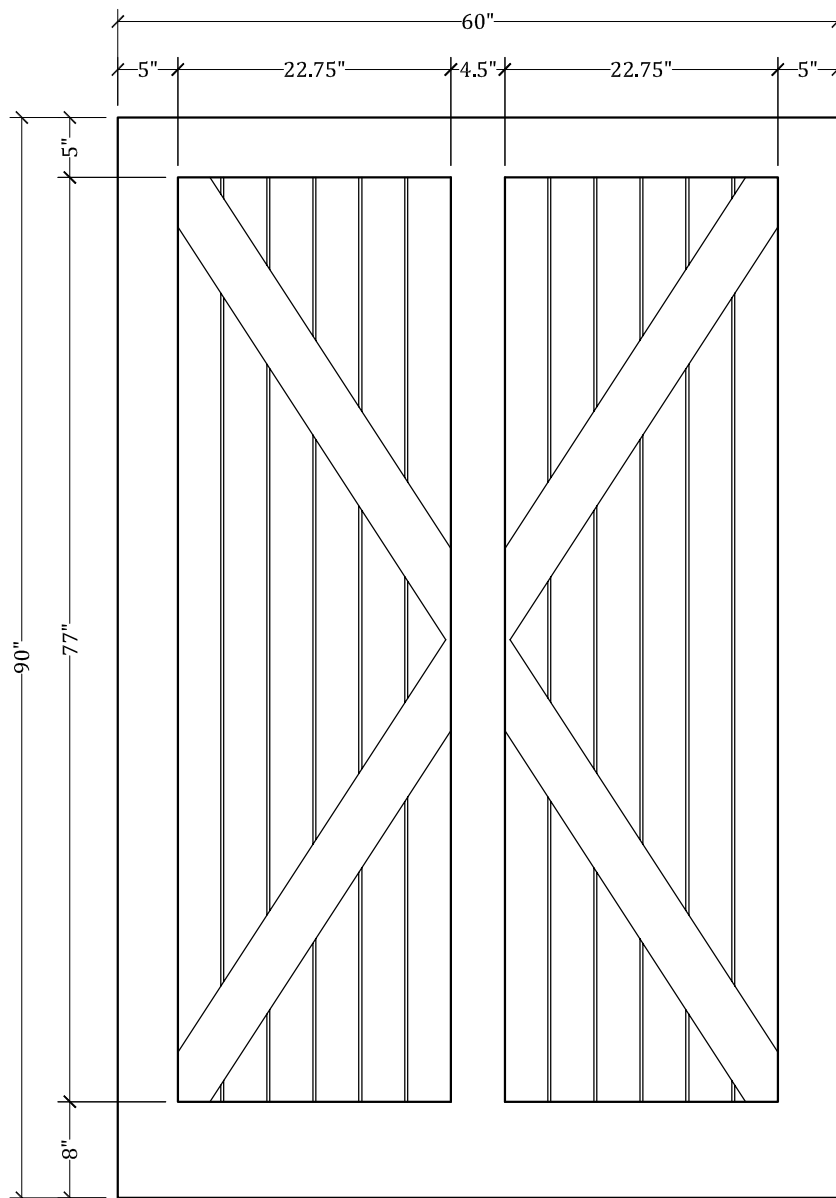

UPSTATE DOOR®

FINE DOOR SOLUTIONS... ONE SOURCE

*Layout 5105 Two Vertical Panel
with V-Grooves and Double Buck*

*Our Distinctive Solutions Line is Fully Custom and Made to Order
to Your Exact Specifications.*

*Distinctive Exterior Standard Stiles/Top Rail Are 5-1/2", But Can Be
Altered.*

Exact Specifications May be limited Due to Design Requirements.

For more assistance, please contact one of our customer service representatives
1-800-570-8283 sales@upstatedoor.com www.upstatedoor.com