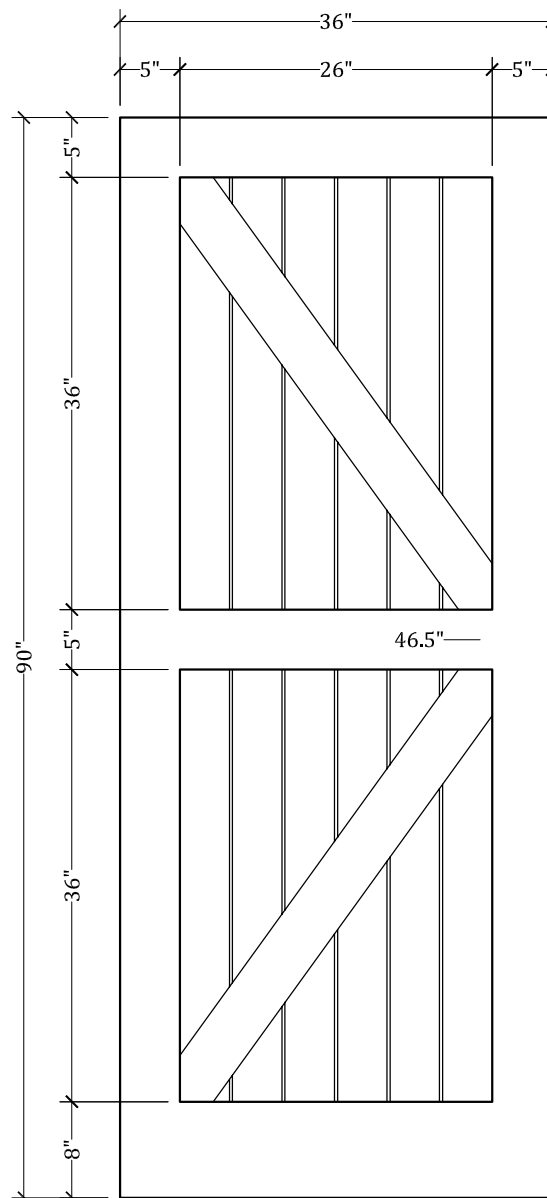

UPSTATE DOOR®

FINE DOOR SOLUTIONS... ONE SOURCE

*Layout 5202 Two Panel
with V-Grooves and Single Buck*

*Our Distinctive Solutions Line is Fully Custom and Made to Order
to Your Exact Specifications.*

*Distinctive Exterior Standard Stiles/Top Rail Are 5-1/2", But Can Be
Altered.*

Exact Specifications May be limited Due to Design Requirements.

For more assistance, please contact one of our customer service representatives
1-800-570-8283

sales@upstatedoor.com

www.upstatedoor.com