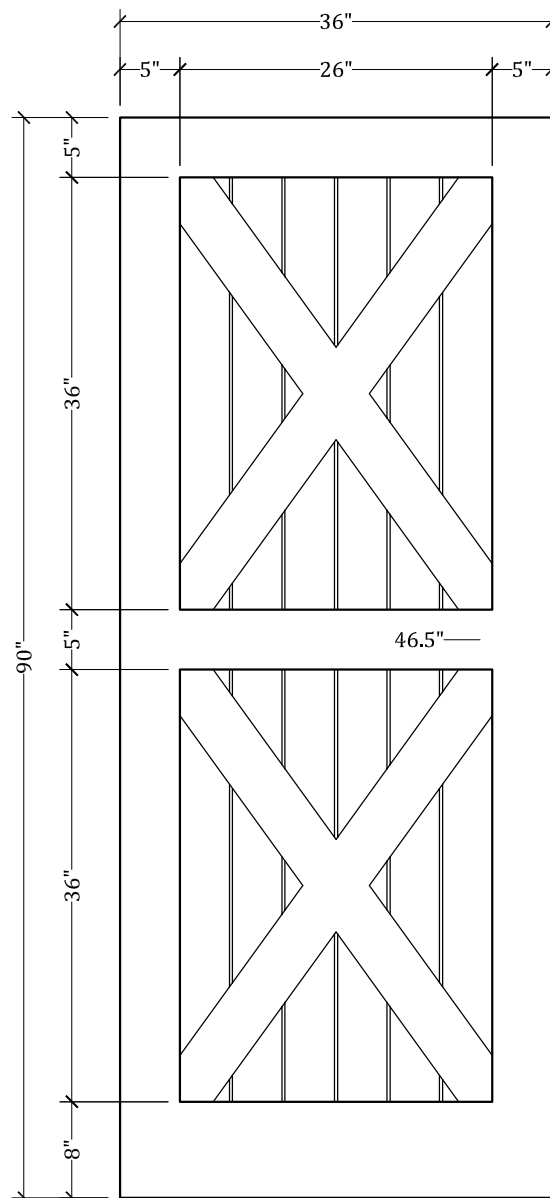

UPSTATE DOOR

FINE DOOR SOLUTIONS... ONE SOURCE

Layout 5208 Two Panel
with V-Grooves and Double Buck

*Our Distinctive Solutions Line is Fully Custom and Made to Order
to Your Exact Specifications.*

*Distinctive Exterior Standard Stiles/Top Rail Are 5-1/2", But Can Be
Altered.*

Exact Specifications May be limited Due to Design Requirements.

For more assistance, please contact one of our customer service representatives
1-800-570-8283

sales@upstatedoor.com

www.upstatedoor.com