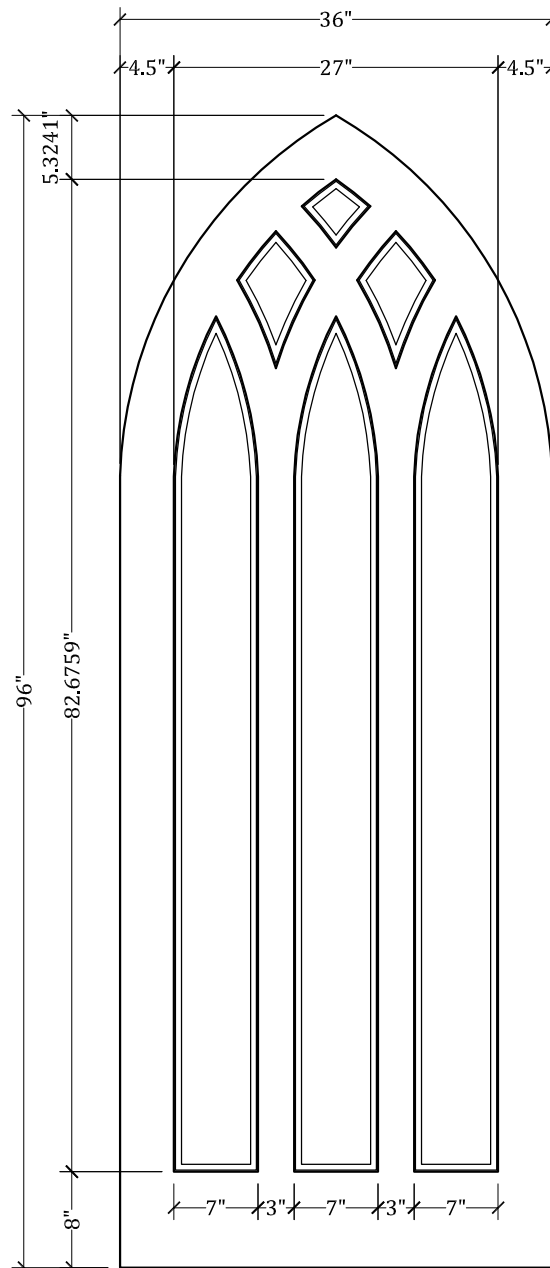

# UPSTATE DOOR

FINE DOOR SOLUTIONS... ONE SOURCE

*Layout 9161 Six Panel  
with Gothic Top and Radius Stiles*

*Our Distinctive Solutions Line is Fully Custom and Made to Order  
to Your Exact Specifications.*

*Distinctive Exterior Standard Stiles/Top Rail Are 5-1/2", But Can Be  
Altered.*

*Exact Specifications May be limited Due to Design Requirements.*

1-800-570-8283

For more assistance, please contact one of our customer service representatives  
[sales@upstatedoor.com](mailto:sales@upstatedoor.com)