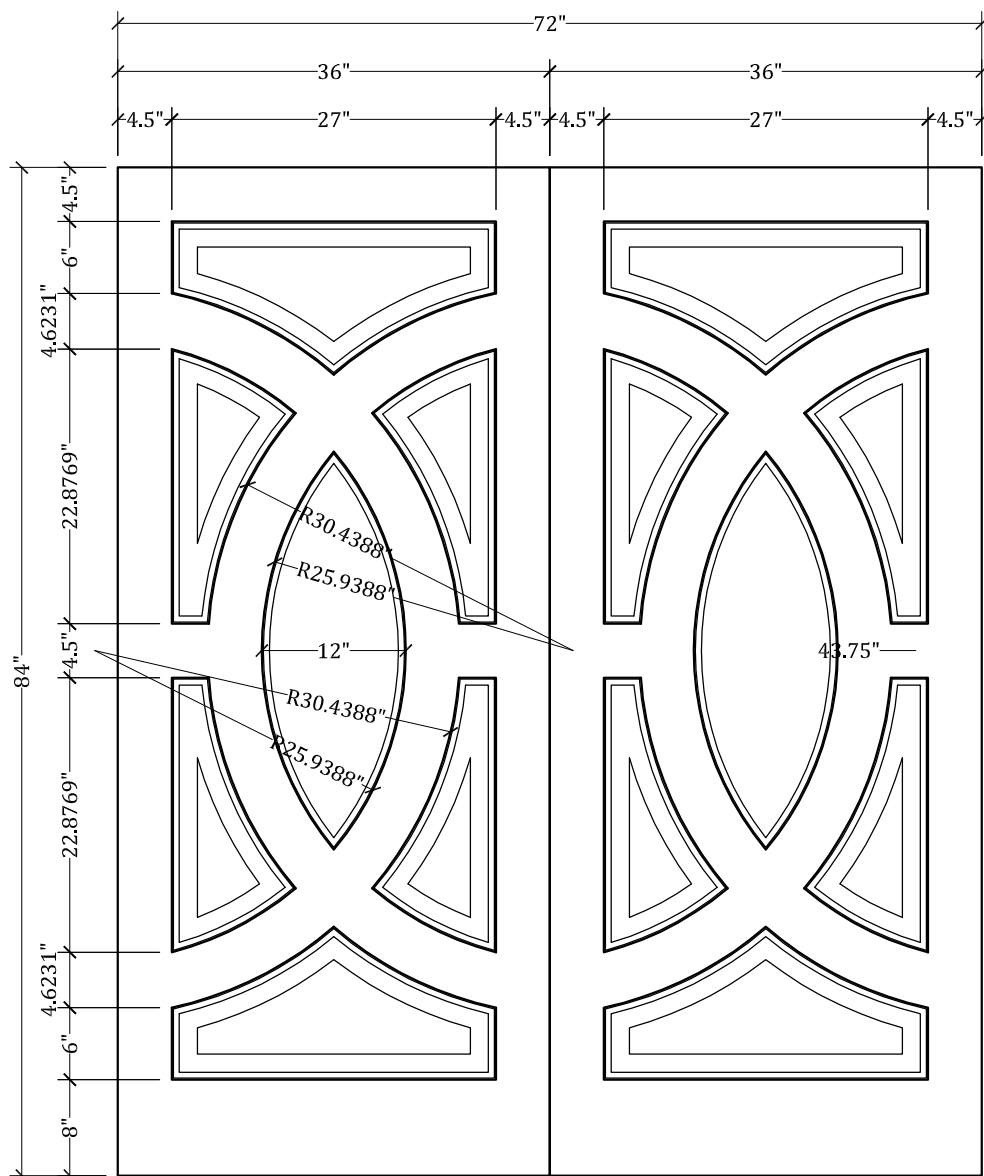

UPSTATE DOOR

FINE DOOR SOLUTIONS... ONE SOURCE

Layout 9170 Custom Seven Panel
Double

*Our Distinctive Solutions Line is Fully Custom and Made to Order
to Your Exact Specifications.*

*Distinctive Exterior Standard Stiles/Top Rail Are 5-1/2", But Can Be
Altered.*

Exact Specifications May be limited Due to Design Requirements.

For more assistance, please contact one of our customer service representatives
1-800-570-8283

sales@upstatedoor.com

www.upstatedoor.com