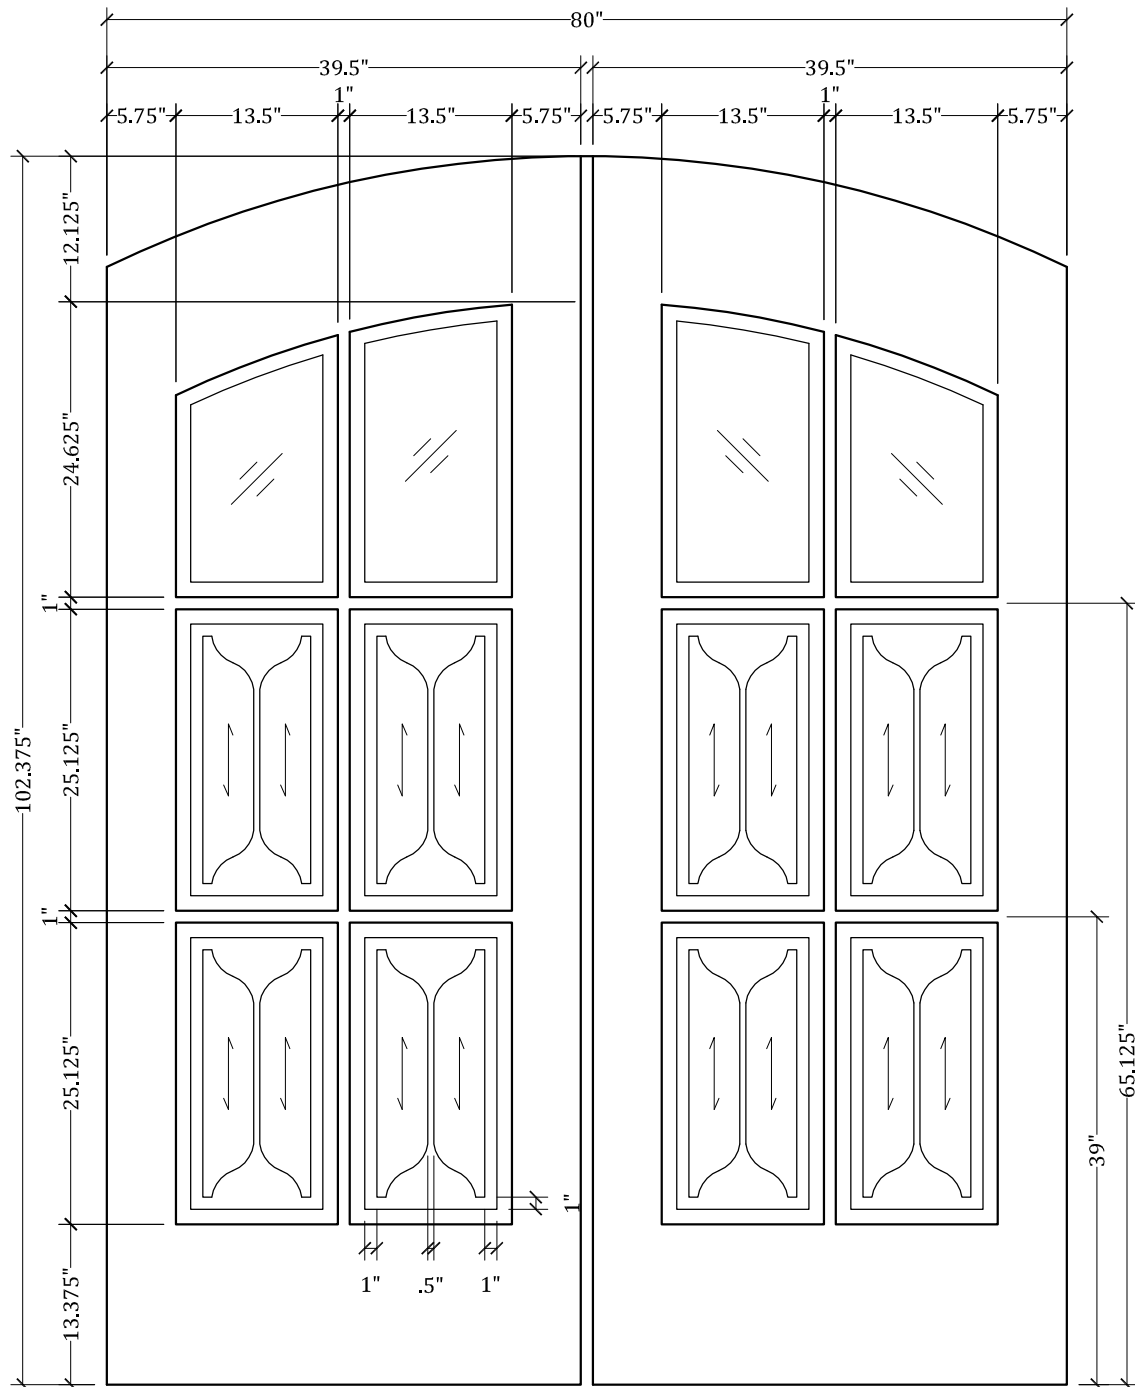

*Screen/Storm With Letter C Carved Into Mid-Rail.*

LETTER "C"  
TO BE CUT  
INTO MIDRAIL  
.125" DEEP

**UPSTATE DOOR**  
FINE DOOR SOLUTIONS... ONE SOURCE

*Decorative Options*  
Scale: 3/4" = 1'-0"

*Screens With Sailboat Carved Into Mid-Rails.*

### Doors With Custom Applied Curved Panels.

*Doors With Raised Molding And Applied Pyramid Panels.*

*Custom Stationary Oval Sashes.*

### Lift & Slide Window.