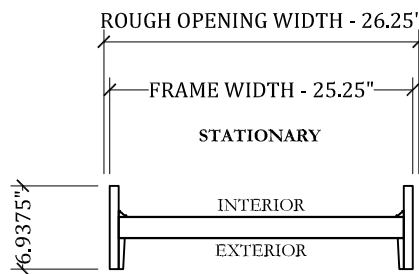

Custom Stationary Oval Sashes.