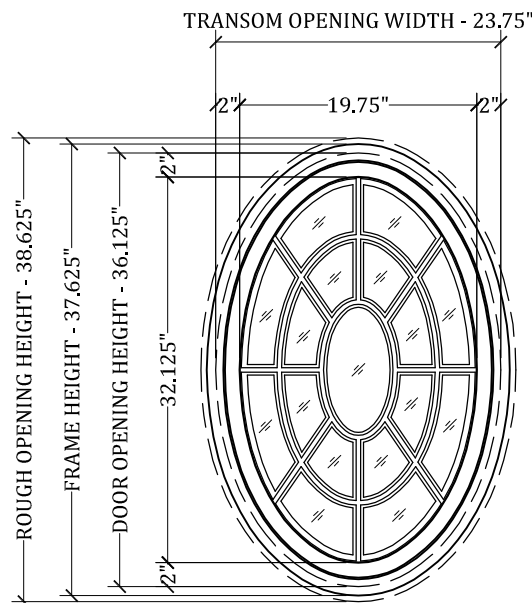

*Screen/Storm With Letter C Carved Into Mid-Rail.*

LETTER "C"  
TO BE CUT  
INTO MIDRAIL  
.125" DEEP

**UPSTATE DOOR**  
FINE DOOR SOLUTIONS... ONE SOURCE

*Decorative Options*  
Scale: 3/4" = 1'-0"

*Screens With Sailboat Carved Into Mid-Rails.*

### Doors With Custom Applied Curved Panels.

*Doors With Raised Molding And Applied Pyramid Panels.*

*Custom Stationary Oval Sashes.*

### Lift & Slide Window.