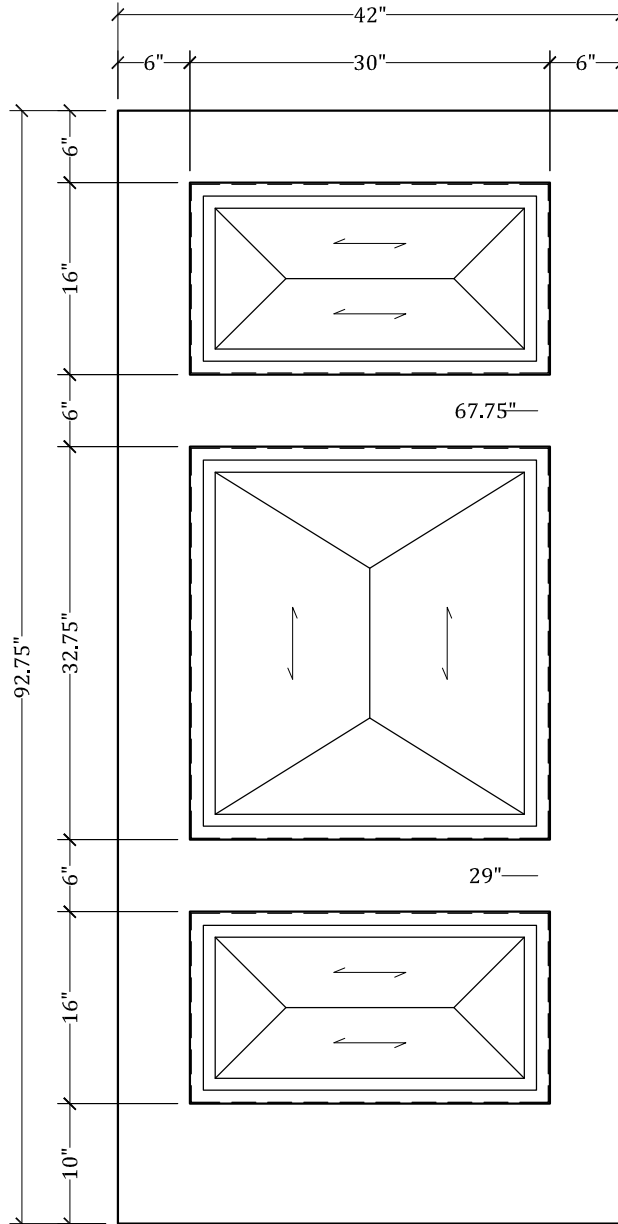

Doors With Raised Molding And Applied Pyramid Panels.