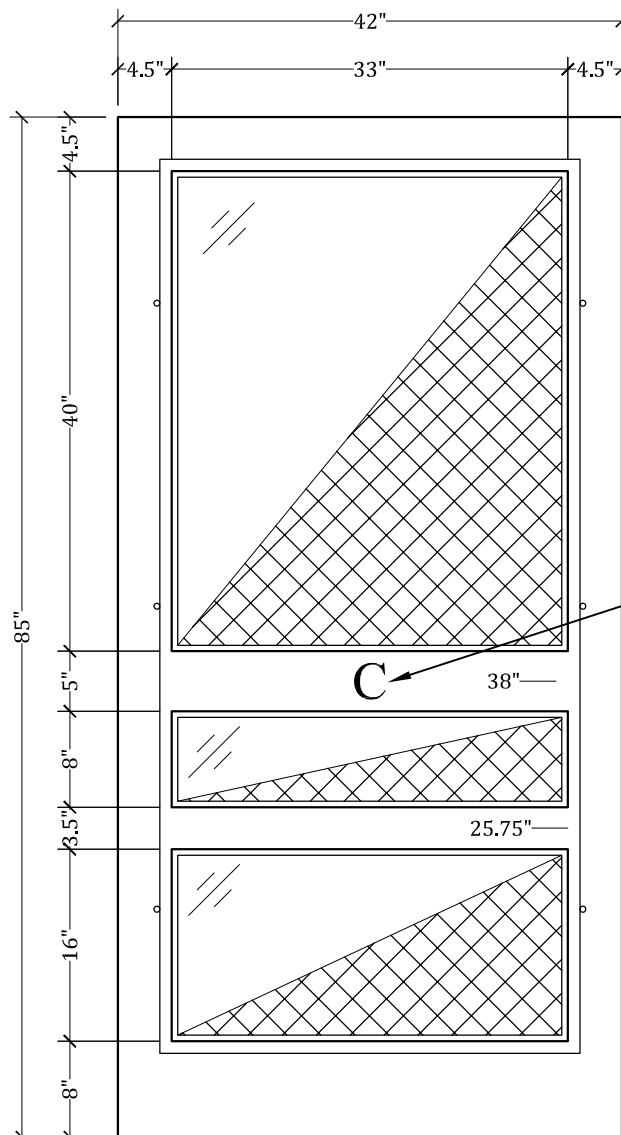

*Screen/Storm With Letter C Carved Into Mid-Rail.*

LETTER "C"  
TO BE CUT  
INTO MIDRAIL  
.125" DEEP

**UPSTATE DOOR**  
FINE DOOR SOLUTIONS... ONE SOURCE

*Decorative Options*  
Scale: 3/4" = 1'-0"

*Screens With Sailboat Carved Into Mid-Rails.*