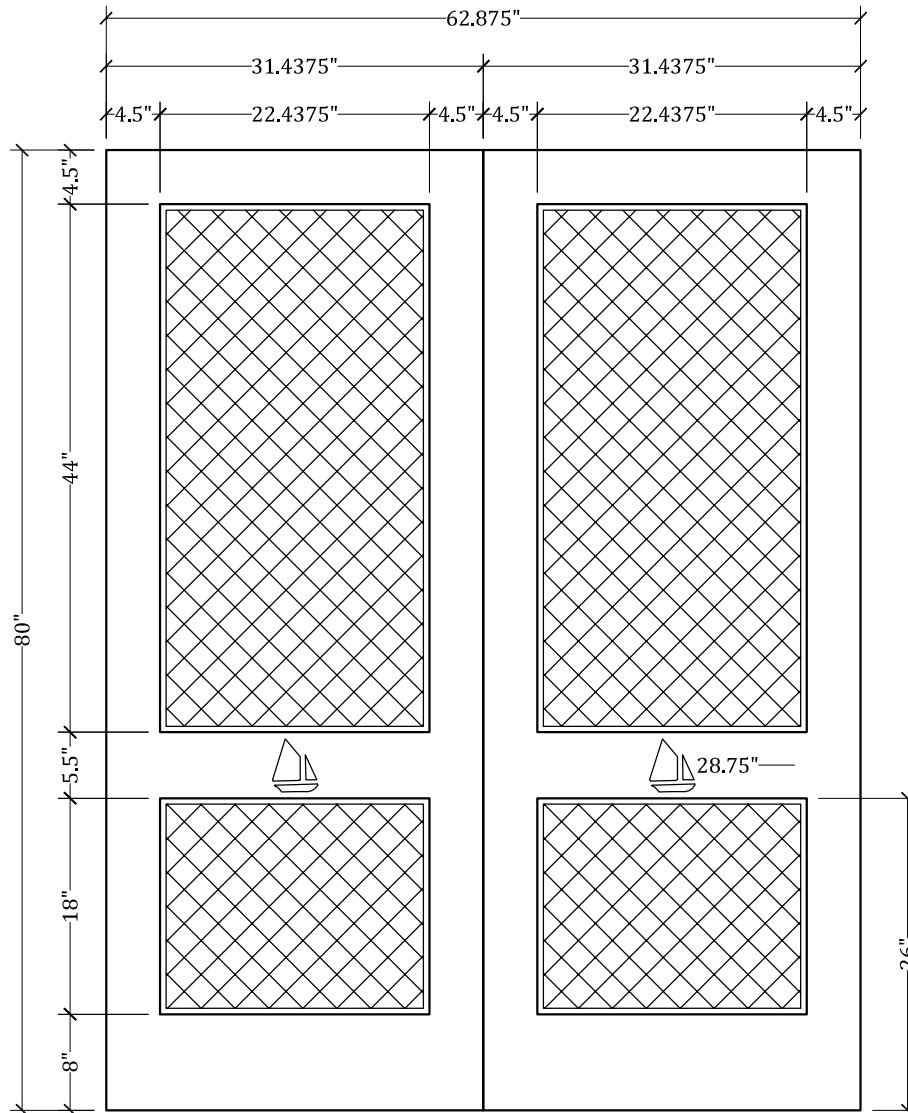

*Screen/Storm With Letter C Carved Into Mid-Rail.*

LETTER "C"  
TO BE CUT  
INTO MIDRAIL  
.125" DEEP

**UPSTATE DOOR**  
FINE DOOR SOLUTIONS... ONE SOURCE

*Decorative Options*  
Scale: 3/4" = 1'-0"

*Screens With Sailboat Carved Into Mid-Rails.*

### Doors With Custom Applied Curved Panels.

*Doors With Raised Molding And Applied Pyramid Panels.*

*Custom Stationary Oval Sashes.*

### Lift & Slide Window.