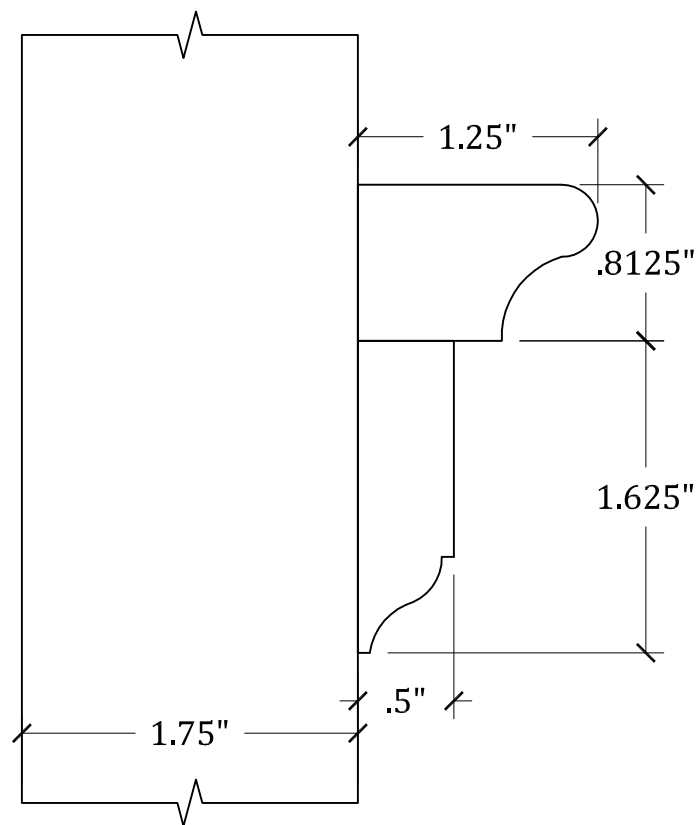

## Standard Sidelite Shelf

Scale: FULL

**DETAIL: DOOR @ MID-RAIL**  
UPSTATE STANDARD SIDELITE SHELF

**DETAIL: DOOR @ MID-RAIL**  
UPSTATE STANDARD DENTIL SHELF