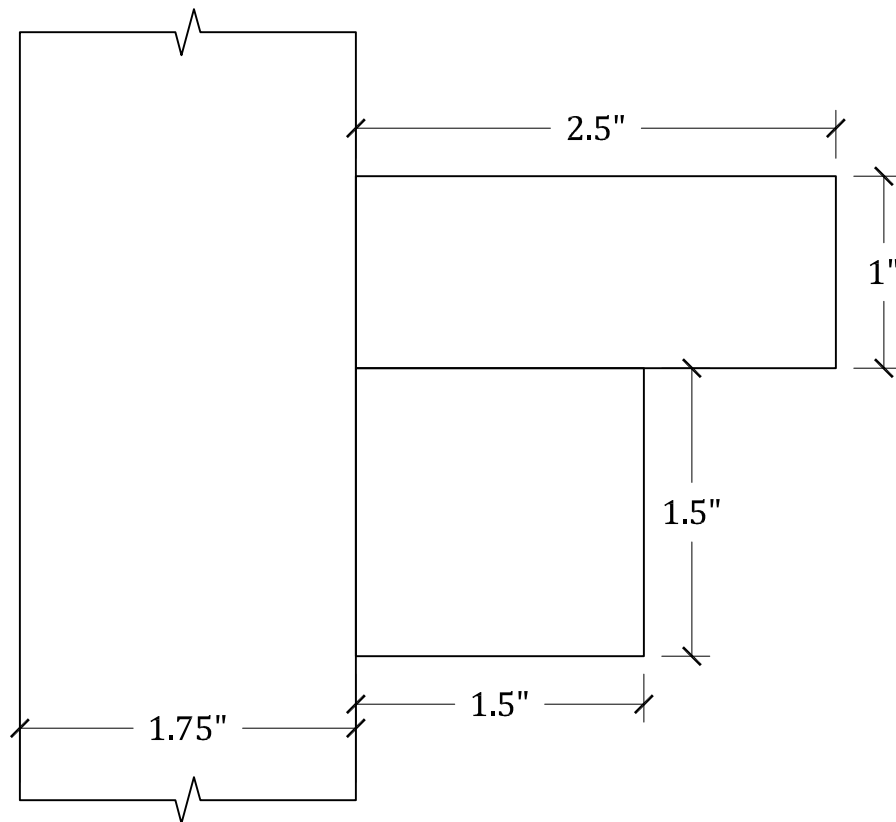

## Standard Sidelite Shelf

Scale: FULL

**DETAIL: DOOR @ MID-RAIL**  
UPSTATE STANDARD SIDELITE SHELF

**DETAIL: DOOR @ MID-RAIL**  
UPSTATE STANDARD DENTIL SHELF