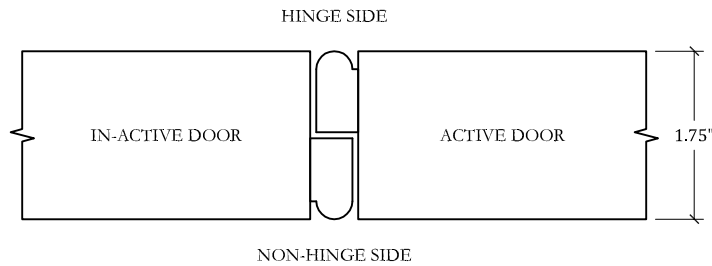

UPSTATE DOOR

FINE DOOR SOLUTIONS... ONE SOURCE

Interior Halflap & Shiplap Options

Scale: HALF

DETAIL: DOOR @ MID-RAIL
UPSTATE STANDARD DUTCH DOOR
HALF-LAP

DETAIL: DOOR @ MEETING STILES
UPSTATE STANDARD BEADED SHIP-LAP

DETAIL: DOOR @ MEETING STILES
UPSTATE STANDARD HALF-LAP