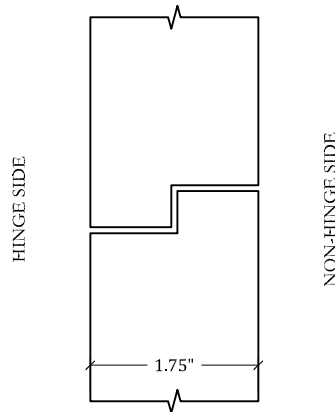

UPSTATE DOOR

FINE DOOR SOLUTIONS... ONE SOURCE

Interior Halflap & Shiplap Options

Scale: HALF

DETAIL: DOOR @ MID-RAIL
UPSTATE STANDARD DUTCH DOOR
HALF-LAP

DETAIL: DOOR @ MEETING STILES
UPSTATE STANDARD BEADED SHIP-LAP