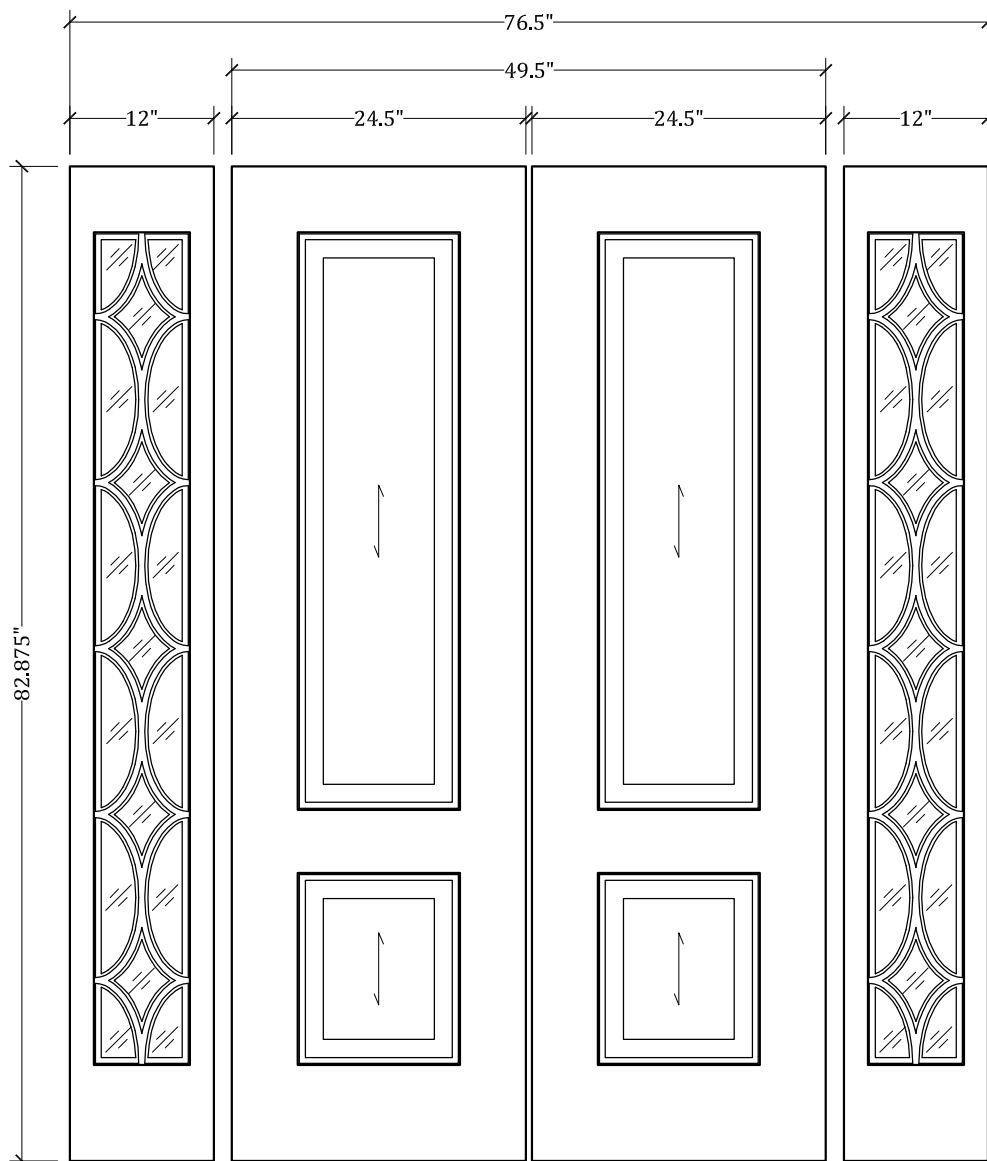

UPSTATE DOOR

FINE DOOR SOLUTIONS... ONE SOURCE

Multi-Unit Layout 1009

*Our Distinctive Solutions Line is Fully Custom and Made to Order
to Your Exact Specifications.*

*Distinctive Exterior Standard Stiles/Top Rail Are 5-1/2", But Can Be
Altered.*

Exact Specifications May be limited Due to Design Requirements.

For more assistance, please contact one of our customer service representatives
1-800-570-8283

sales@upstatedoor.com

www.upstatedoor.com