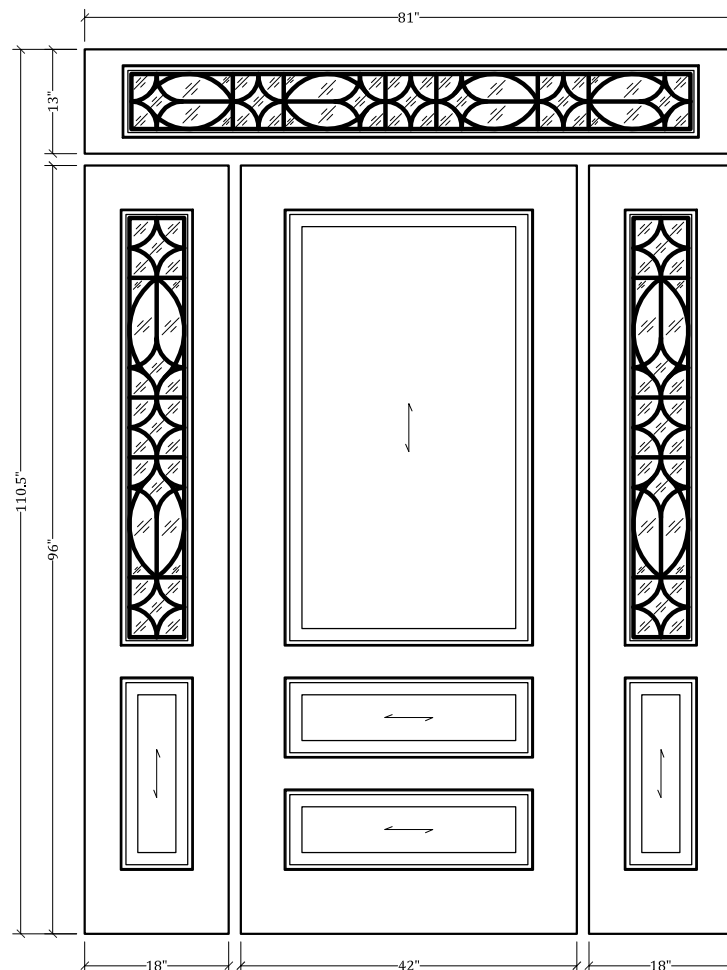

UPSTATE DOOR®

FINE DOOR SOLUTIONS... ONE SOURCE

Multi-Unit Layout 1012

*Our Distinctive Solutions Line is Fully Custom and Made to Order
to Your Exact Specifications.*

*Distinctive Exterior Standard Stiles/Top Rail Are 5-1/2", But Can Be
Altered.*

Exact Specifications May be limited Due to Design Requirements.

1-800-570-8283

sales@upstatedoor.com

www.upstatedoor.com