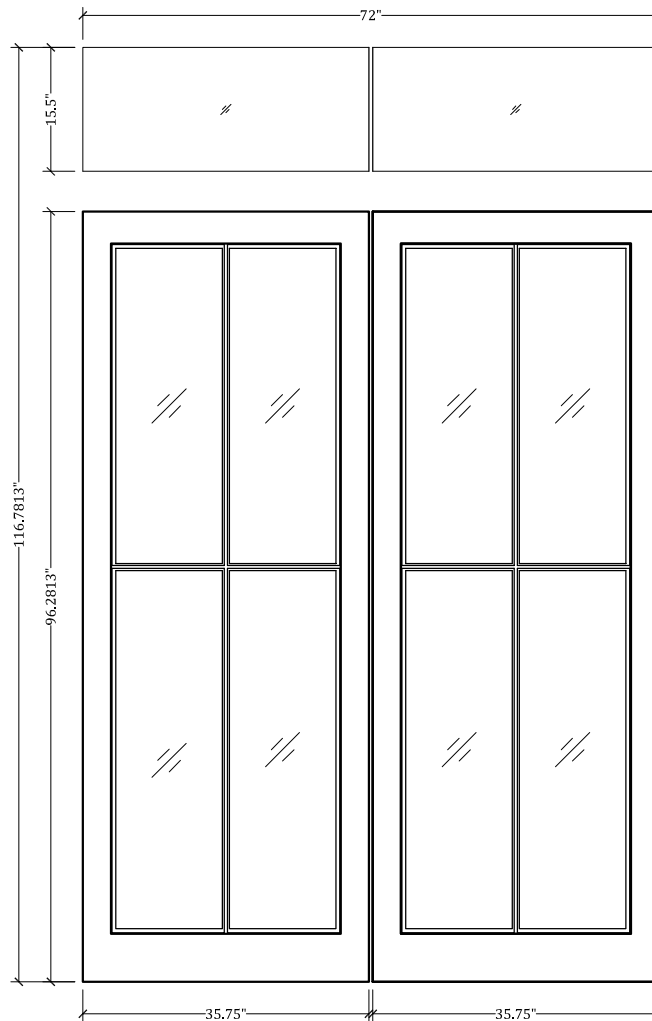

UPSTATE DOOR®

FINE DOOR SOLUTIONS... ONE SOURCE

Multi-Unit Layout 1017

*Our Distinctive Solutions Line is Fully Custom and Made to Order
to Your Exact Specifications.*

*Distinctive Exterior Standard Stiles/Top Rail Are 5-1/2", But Can Be
Altered.*

Exact Specifications May be limited Due to Design Requirements.

For more assistance, please contact one of our customer service representatives
1-800-570-8283

sales@upstatedoor.com

www.upstatedoor.com