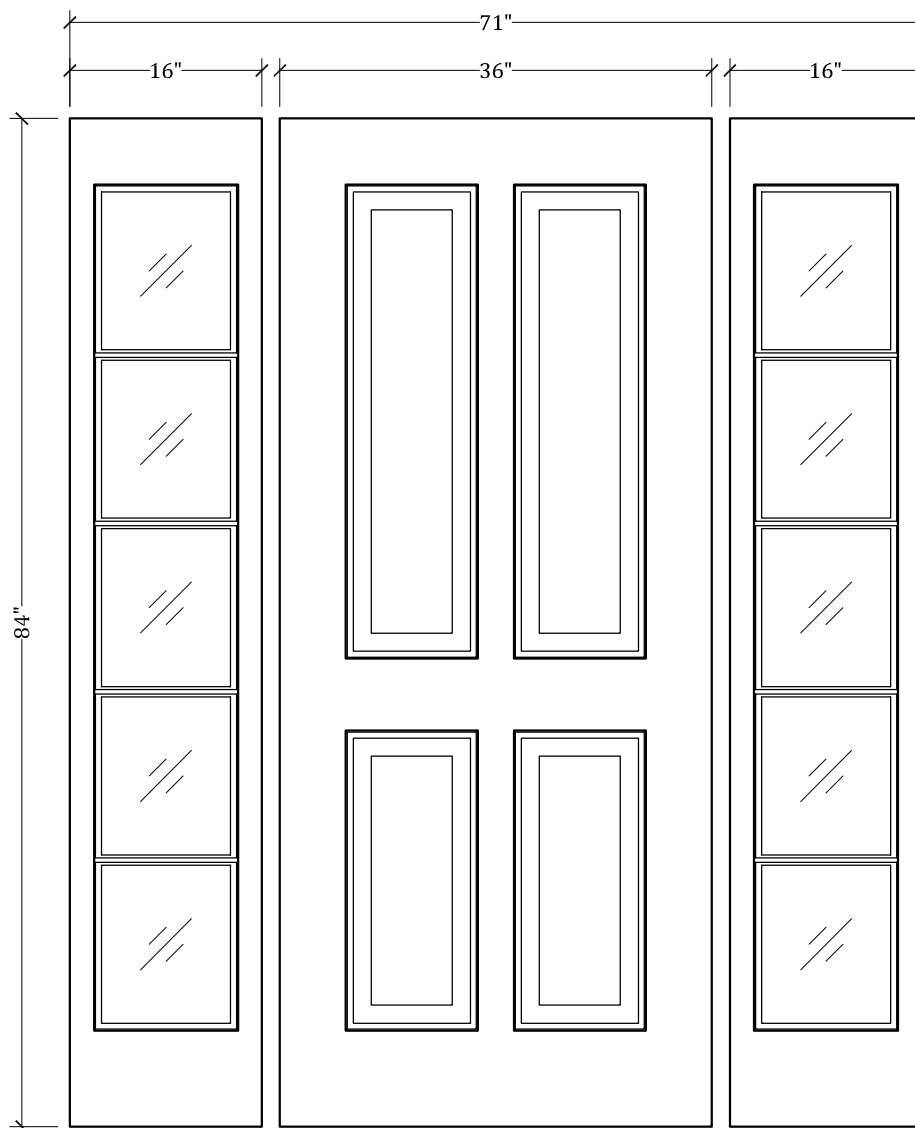

UPSTATE DOOR

FINE DOOR SOLUTIONS... ONE SOURCE

Multi-Unit Layout 1024

*Our Distinctive Solutions Line is Fully Custom and Made to Order
to Your Exact Specifications.*

*Distinctive Exterior Standard Stiles/Top Rail Are 5-1/2", But Can Be
Altered.*

Exact Specifications May be limited Due to Design Requirements.

For more assistance, please contact one of our customer service representatives
1-800-570-8283

sales@upstatedoor.com

www.upstatedoor.com