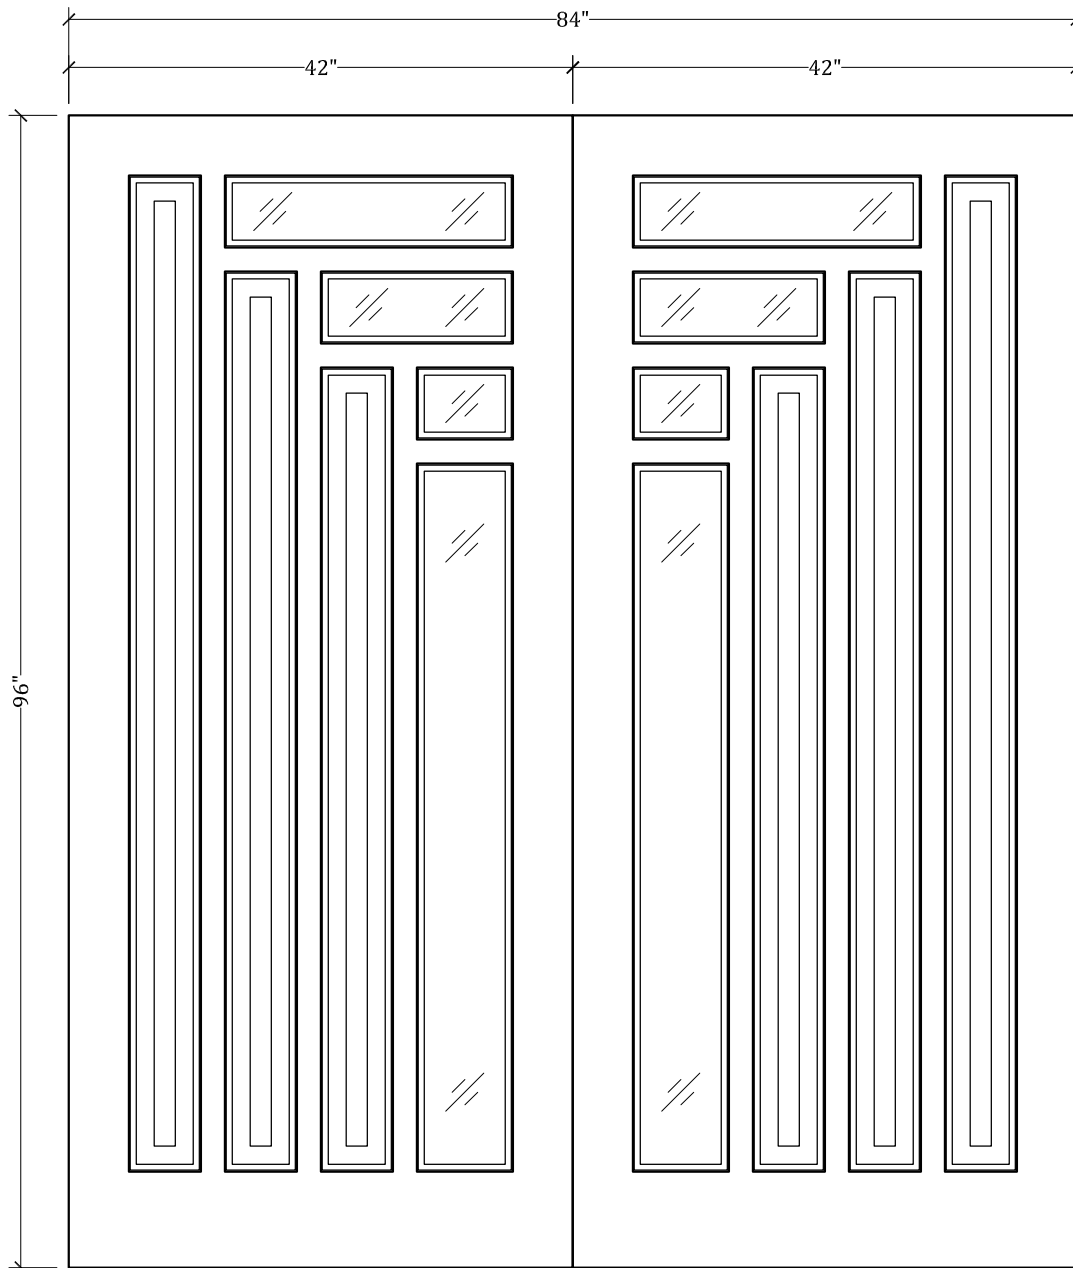

UPSTATE DOOR

FINE DOOR SOLUTIONS... ONE SOURCE

Multi-Unit Layout 1029

*Our Distinctive Solutions Line is Fully Custom and Made to Order
to Your Exact Specifications.*

*Distinctive Exterior Standard Stiles/Top Rail Are 5-1/2", But Can Be
Altered.*

Exact Specifications May be limited Due to Design Requirements.

For more assistance, please contact one of our customer service representatives
1-800-570-8283

sales@upstatedoor.com

www.upstatedoor.com