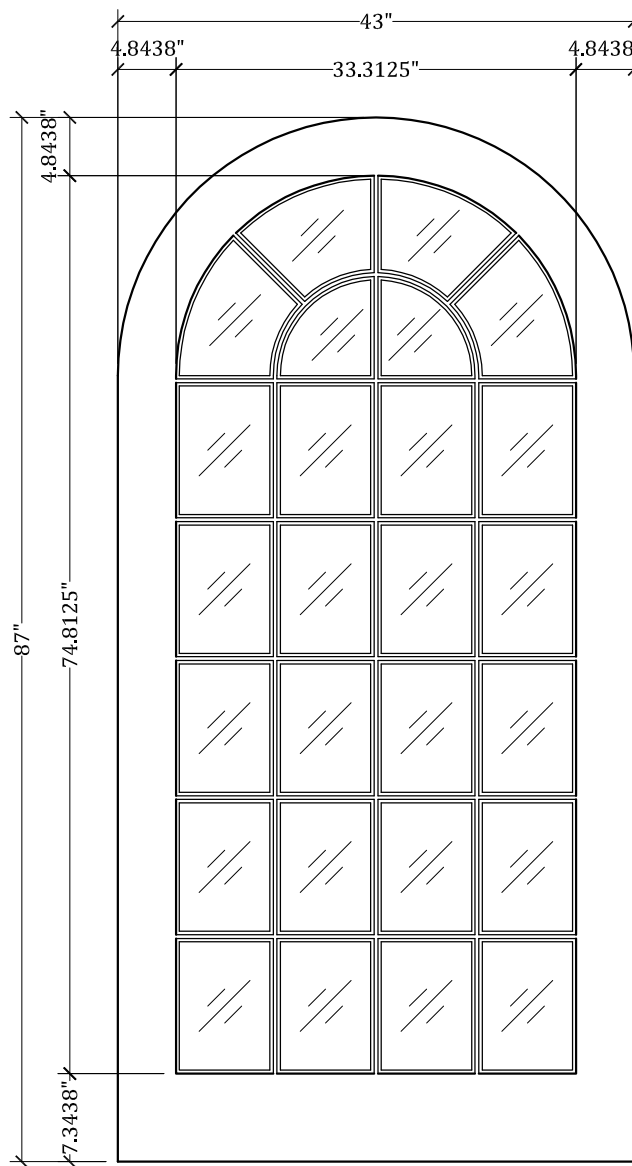

UPSTATE DOOR

FINE DOOR SOLUTIONS... ONE SOURCE

Layout 9204 Full Glass Round Top
with Custom 26-Lite Pattern

*Our Distinctive Solutions Line is Fully Custom and Made to Order
to Your Exact Specifications.*

*Distinctive Exterior Standard Stiles/Top Rail Are 5-1/2", But Can Be
Altered.*

Exact Specifications May be limited Due to Design Requirements.

For more assistance, please contact one of our customer service representatives
1-800-570-8283