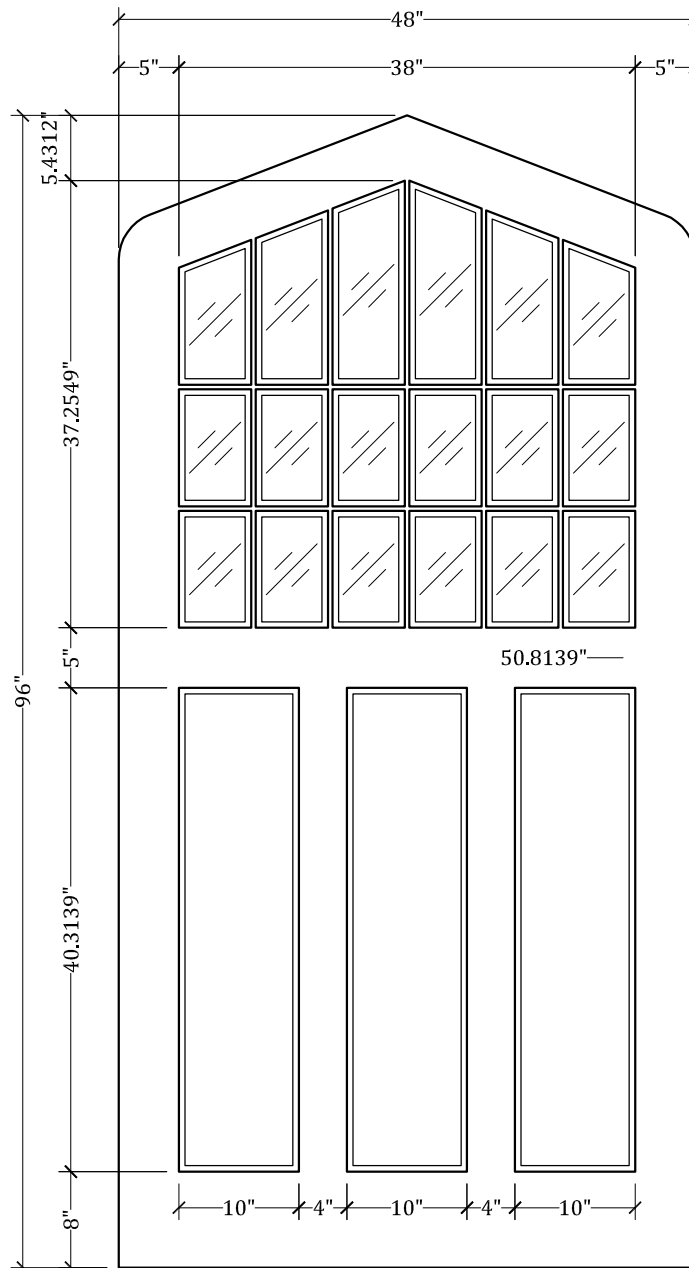

UPSTATE DOOR

FINE DOOR SOLUTIONS... ONE SOURCE

Layout 9237 Full Glass Over Three
Panel Gothic Top (6w x 3h)

*Our Distinctive Solutions Line is Fully Custom and Made to Order
to Your Exact Specifications.*

*Distinctive Exterior Standard Stiles/Top Rail Are 5-1/2", But Can Be
Altered.*

Exact Specifications May be limited Due to Design Requirements.

For more assistance, please contact one of our customer service representatives
1-800-570-8283