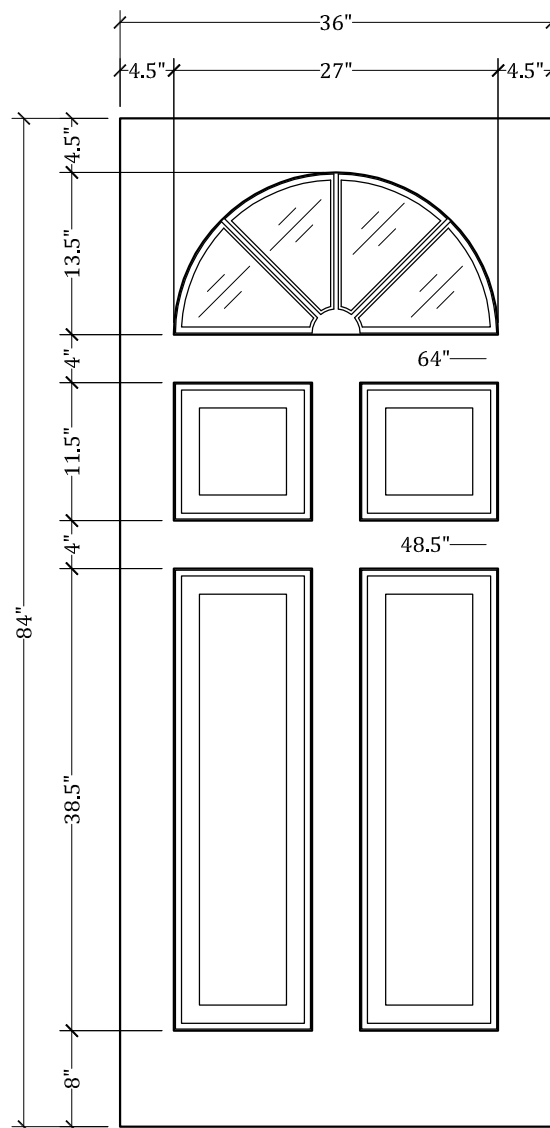

# UPSTATE DOOR

FINE DOOR SOLUTIONS... ONE SOURCE

*Layout 9254 Full Round Top Glass  
Over For Panel with Custom 4-Lite  
Pattern with Wood Hub*

*Our Distinctive Solutions Line is Fully Custom and Made to Order  
to Your Exact Specifications.*

*Distinctive Exterior Standard Stiles/Top Rail Are 5-1/2", But Can Be  
Altered.*

*Exact Specifications May be limited Due to Design Requirements.*

For more assistance, please contact one of our customer service representatives  
1-800-570-8283