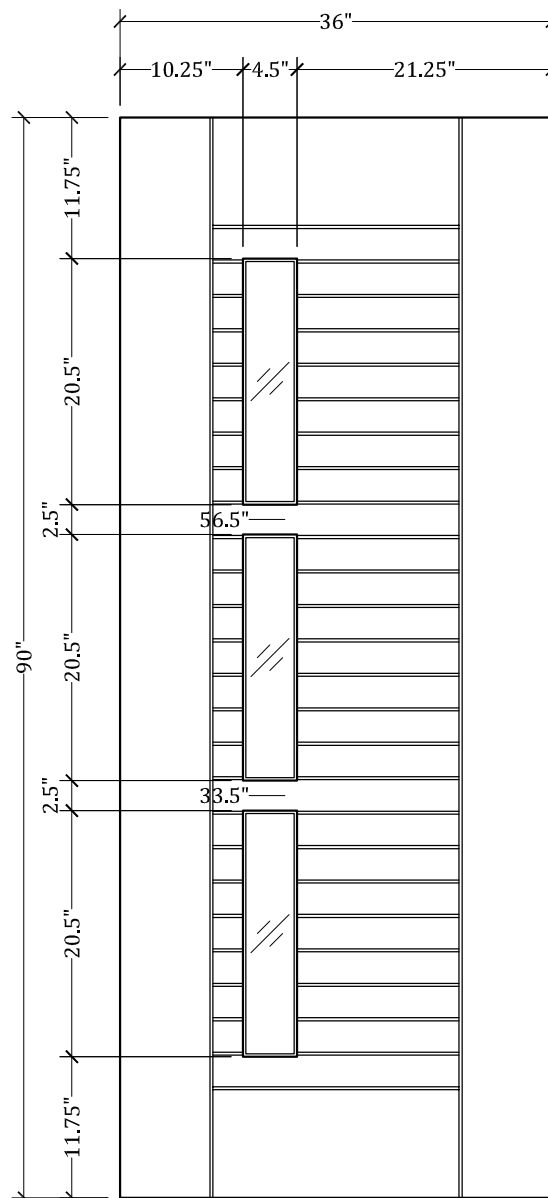

# UPSTATE DOOR

FINE DOOR SOLUTIONS... ONE SOURCE

Layout 0022 Flush with V-Grooves  
and Three Individual Glass  
Portholes

*Our Distinctive Solutions Line is Fully Custom and Made to Order  
to Your Exact Specifications.*

*Distinctive Exterior Standard Stiles/Top Rail Are 5-1/2", But Can Be  
Altered.*

*Exact Specifications May be limited Due to Design Requirements.*

For more assistance, please contact one of our customer service representatives  
1-800-570-8283