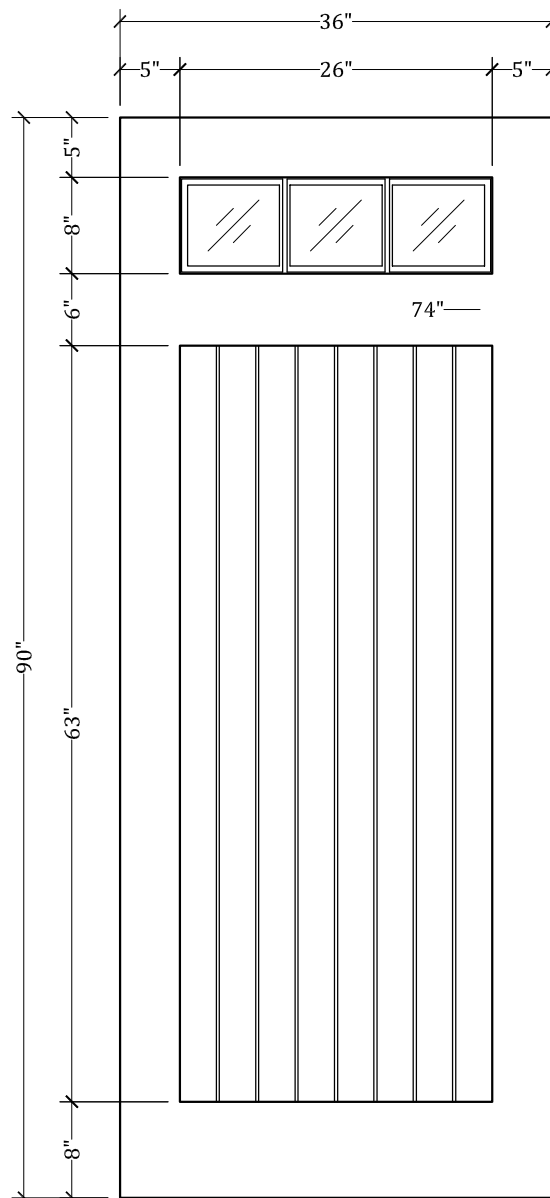

UPSTATE DOOR®

FINE DOOR SOLUTIONS... ONE SOURCE

Layout 2122 Full Glass Over Panel
(3w x 1h) with V-Grooves

*Our Distinctive Solutions Line is Fully Custom and Made to Order
to Your Exact Specifications.*

*Distinctive Exterior Standard Stiles/Top Rail Are 5-1/2", But Can Be
Altered.*

Exact Specifications May be limited Due to Design Requirements.

For more assistance, please contact one of our customer service representatives
1-800-570-8283