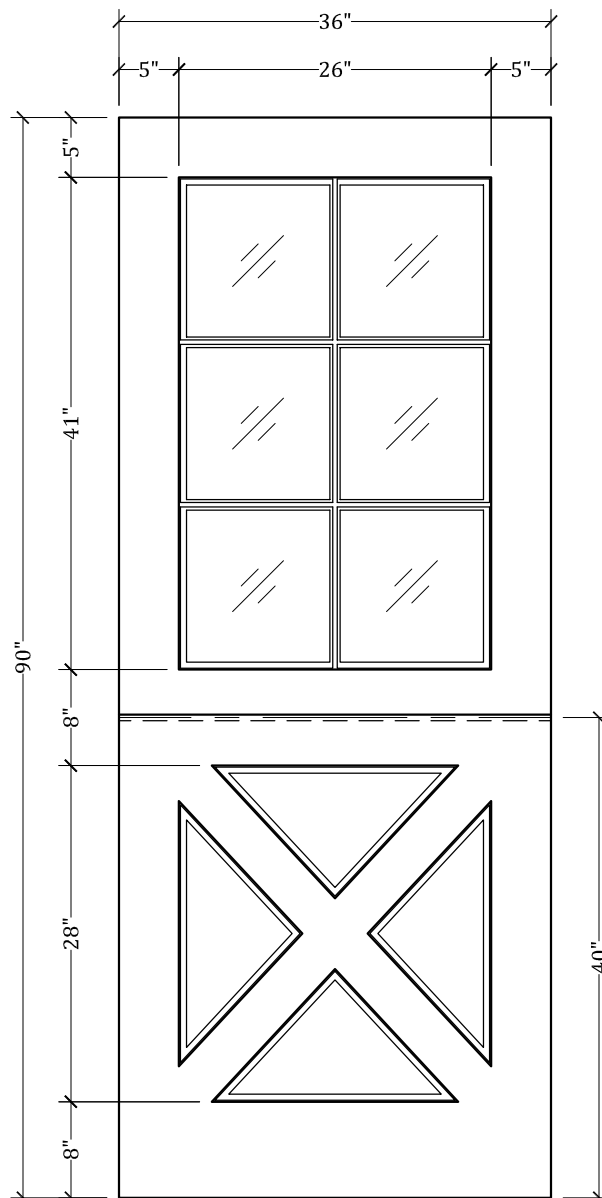

UPSTATE DOOR

FINE DOOR SOLUTIONS... ONE SOURCE

Layout 2080 Full Glass Over One
Panel with Double Cross Buck
(2w x 3h) Dutch Door

*Our Distinctive Solutions Line is Fully Custom and Made to Order
to Your Exact Specifications.*

*Distinctive Exterior Standard Stiles/Top Rail Are 5-1/2", But Can Be
Altered.*

Exact Specifications May be limited Due to Design Requirements.

For more assistance, please contact one of our customer service representatives
1-800-570-8283