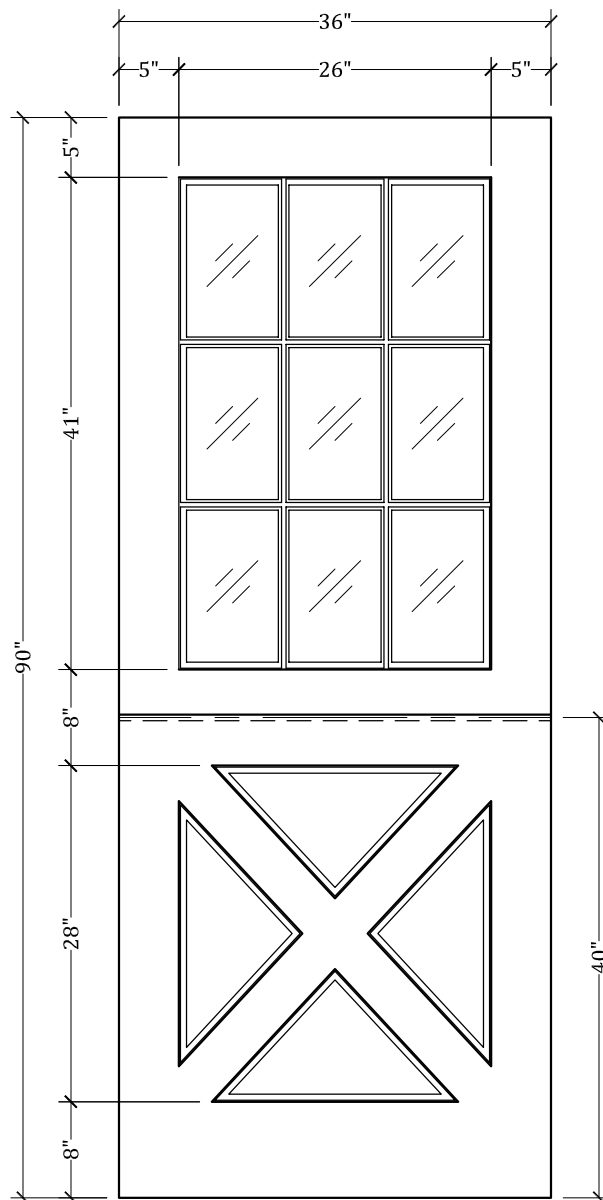

# UPSTATE DOOR

FINE DOOR SOLUTIONS... ONE SOURCE

Layout 2080 Full Glass Over One  
Panel with Double Cross Buck  
(3w x 3h) Dutch Door

*Our Distinctive Solutions Line is Fully Custom and Made to Order  
to Your Exact Specifications.*

*Distinctive Exterior Standard Stiles/Top Rail Are 5-1/2", But Can Be  
Altered.*

*Exact Specifications May be limited Due to Design Requirements.*

For more assistance, please contact one of our customer service representatives  
1-800-570-8283