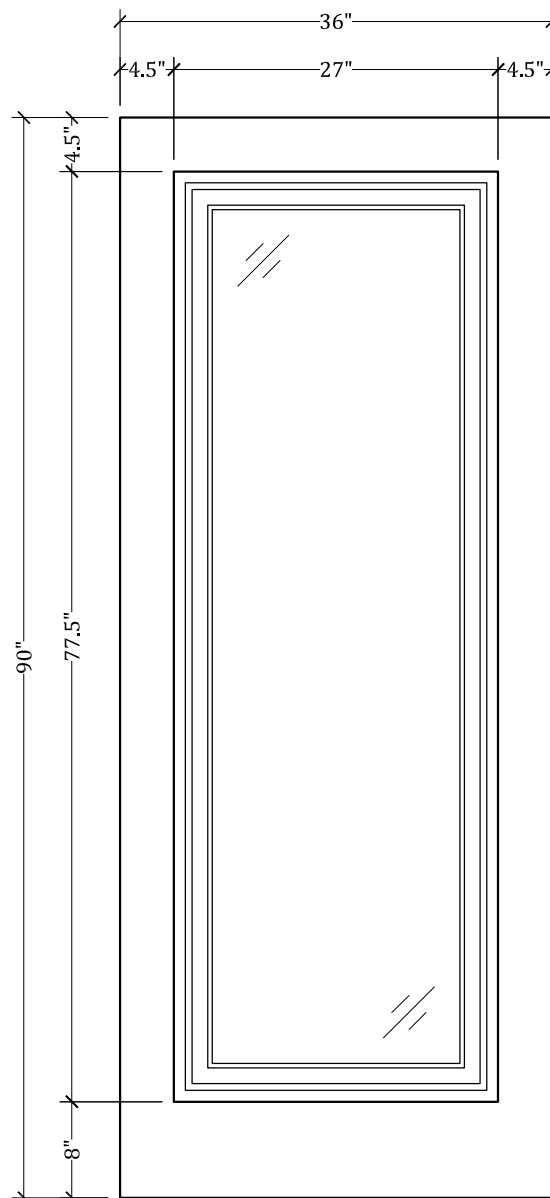

UPSTATE DOOR®

FINE DOOR SOLUTIONS... ONE SOURCE

Layout 2005 Full Glass Miracle
Door

*Our Distinctive Solutions Line is Fully Custom and Made to Order
to Your Exact Specifications.*

*Distinctive Exterior Standard Stiles/Top Rail Are 5-1/2", But Can Be
Altered.*

Exact Specifications May be limited Due to Design Requirements.

For more assistance, please contact one of our customer service representatives
1-800-570-8283

sales@upstatedoor.com

www.upstatedoor.com