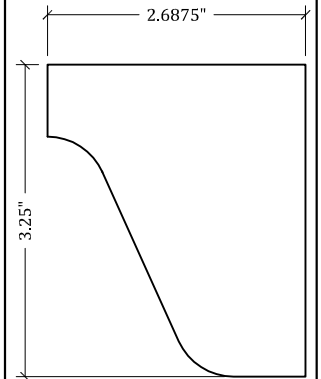

UPSTATE DOOR

FINE DOOR SOLUTIONS... ONE SOURCE

Casing Options

Scale: HALF

CAS-804

CAS-805

CAS-806

CAS-807

CAS-808

CAS-809

CAS-810

CAS-811

CAS-812

CAS-813

CAS-901

CAS-902

For more assistance, please contact one of our customer service representatives

1-800-570-8283

sales@upstatedoor.com

www.upstatedoor.com