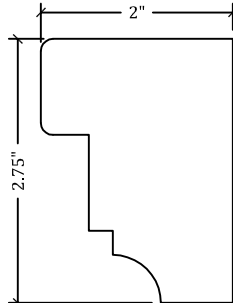

UPSTATE DOOR

FINE DOOR SOLUTIONS... ONE SOURCE

Casing Options

Scale: HALF

CAS-804

CAS-805

CAS-806

CAS-807

CAS-808

CAS-809

CAS-810

CAS-811

CAS-812

CAS-813

CAS-901

CAS-902

For more assistance, please contact one of our customer service representatives

1-800-570-8283

sales@upstatedoor.com

www.upstatedoor.com