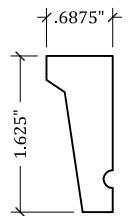

UPSTATE DOOR

FINE DOOR SOLUTIONS... ONE SOURCE

Casing Options

Scale: HALF

CAS-501

CAS-502

CAS-601

CAS-801

For more assistance, please contact one of our customer service representatives
1-800-570-8283

sales@upstatedoor.com

www.upstatedoor.com