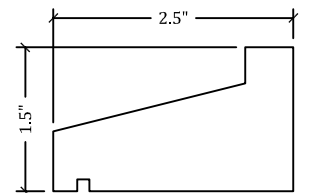

CAS-902

For more assistance, please contact one of our customer service representatives

1-800-570-8283

sales@upstatedoor.com

www.upstatedoor.com