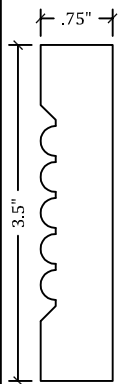

UPSTATE DOOR

FINE DOOR SOLUTIONS... ONE SOURCE

Casing Options

Scale: HALF

CAS-804

CAS-805

CAS-806

CAS-807

CAS-808

CAS-809

CAS-810

CAS-811

CAS-812

CAS-813

CAS-901

CAS-902

For more assistance, please contact one of our customer service representatives

1-800-570-8283

sales@upstatedoor.com

www.upstatedoor.com