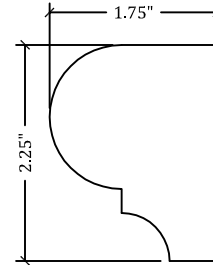

UPSTATE DOOR

FINE DOOR SOLUTIONS... ONE SOURCE

Casing Options

Scale: HALF

CAS-804

CAS-805

CAS-806

CAS-807

CAS-808

CAS-809

CAS-810

CAS-811

CAS-812

CAS-813

CAS-901

CAS-902

For more assistance, please contact one of our customer service representatives

1-800-570-8283

sales@upstatedoor.com

www.upstatedoor.com