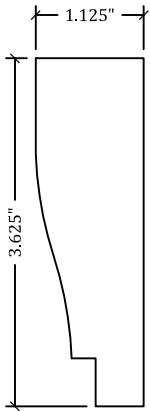

UPSTATE DOOR

FINE DOOR SOLUTIONS... ONE SOURCE

Casing Options

Scale: HALF