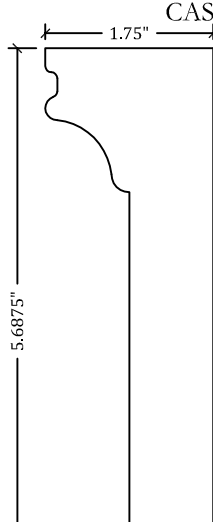

UPSTATE DOOR

FINE DOOR SOLUTIONS... ONE SOURCE

Casing Options

Scale: HALF

CAS-501

CAS-502

CAS-601

CAS-702

CAS-801

For more assistance, please contact one of our customer service representatives
1-800-570-8283

sales@upstatedoor.com

www.upstatedoor.com