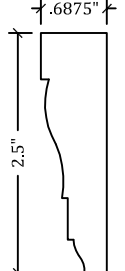

UPSTATE DOOR

FINE DOOR SOLUTIONS... ONE SOURCE

Casing Options

Scale: HALF

CAS-102

CAS-103

CAS-104

CAS-105

CAS-106

CAS-107

CAS-108

CAS-109

CAS-110

CAS-111

CAS-112

CAS-113

CAS-114

CAS-115

For more assistance, please contact one of our customer service representatives
1-800-570-8283

sales@upstatedoor.com

www.upstatedoor.com