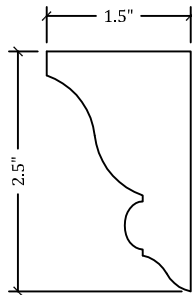

UPSTATE DOOR

FINE DOOR SOLUTIONS... ONE SOURCE

Casing Options

Scale: HALF

CAS-501

CAS-502

CAS-601

CAS-801

For more assistance, please contact one of our customer service representatives
1-800-570-8283

sales@upstatedoor.com

www.upstatedoor.com