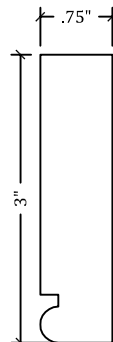

UPSTATE DOOR

FINE DOOR SOLUTIONS... ONE SOURCE

Casing Options

Scale: HALF

CAS-102

CAS-103

CAS-104

CAS-105

CAS-106

CAS-107

CAS-108

CAS-109

CAS-110

CAS-111

CAS-112

CAS-113

CAS-114

CAS-115

For more assistance, please contact one of our customer service representatives
1-800-570-8283

sales@upstatedoor.com

www.upstatedoor.com