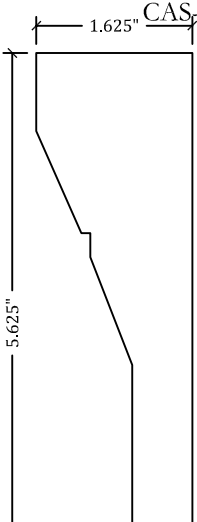

UPSTATE DOOR

FINE DOOR SOLUTIONS... ONE SOURCE

Casing Options

Scale: HALF

CAS-501

CAS-502

CAS-601

CAS-701

CAS-801

For more assistance, please contact one of our customer service representatives
1-800-570-8283

sales@upstatedoor.com

www.upstatedoor.com