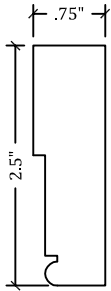

UPSTATE DOOR

FINE DOOR SOLUTIONS... ONE SOURCE

Casing Options

Scale: HALF

CAS-102

CAS-103

CAS-104

CAS-105

CAS-106

CAS-107

CAS-108

CAS-109

CAS-110

CAS-111

CAS-112

CAS-113

CAS-114

CAS-115

For more assistance, please contact one of our customer service representatives
1-800-570-8283

sales@upstatedoor.com

www.upstatedoor.com