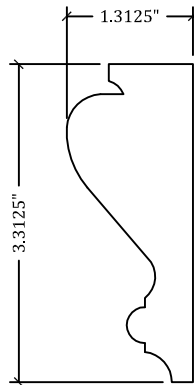

UPSTATE DOOR

FINE DOOR SOLUTIONS... ONE SOURCE

Casing Options

Scale: HALF

CAS-501

CAS-502

CAS-601

CAS-801

For more assistance, please contact one of our customer service representatives
1-800-570-8283

sales@upstatedoor.com

www.upstatedoor.com