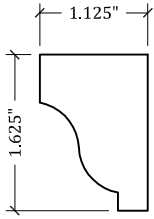

UPSTATE DOOR

FINE DOOR SOLUTIONS... ONE SOURCE

Casing Options

Scale: HALF

CAS-804

CAS-805

CAS-806

CAS-807

CAS-808

CAS-809

CAS-810

CAS-811

CAS-812

CAS-813

CAS-901

CAS-902

For more assistance, please contact one of our customer service representatives

1-800-570-8283

sales@upstatedoor.com

www.upstatedoor.com