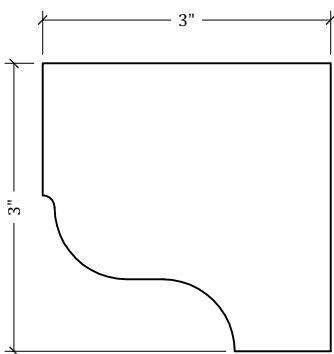

UPSTATE DOOR

FINE DOOR SOLUTIONS... ONE SOURCE

Casing Options

Scale: HALF

CAS-804

CAS-805

CAS-806

CAS-807

CAS-808

CAS-809

CAS-810

CAS-811

CAS-812

CAS-813

CAS-901

CAS-902

For more assistance, please contact one of our customer service representatives

1-800-570-8283

sales@upstatedoor.com

www.upstatedoor.com