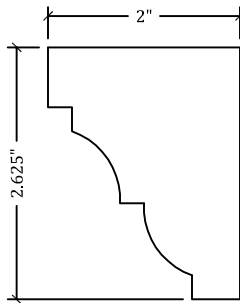

UPSTATE DOOR

FINE DOOR SOLUTIONS... ONE SOURCE

Casing Options

Scale: HALF

CAS-804

CAS-805

CAS-806

CAS-807

CAS-808

CAS-809

CAS-810

CAS-811

CAS-812

CAS-813

CAS-901

CAS-902

For more assistance, please contact one of our customer service representatives

1-800-570-8283

sales@upstatedoor.com

www.upstatedoor.com